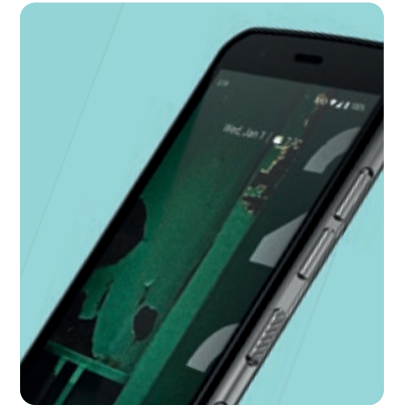

TECHNICAL SPECIFICATIONS

BEYOND RUGGED

Drop tested	Up to 1.8m (6ft) on to steel
Ingress protection	IP68 - Rain, snow, sand, dust and dirt resistant
Military standards	MIL-SPEC 810H
Temperature	-25°C to 55°C (-13°F - 131°F)

STAY CONNECTED

Cellular	5G, 4G LTE (Cat 19)
WiFi Class	WiFi 6
Frequencies	2.4GHz, 5GHz
Security Modes	WPA-PSK, WPA2-PSK
Max connected users	32

DESIGN

Dimensions	81 x 128 x 26mm
Weight	283g
Colour	Black

BATTERY

Capacity	5300mAh
Type	Li-ion
Removable Battery	Yes
Quick charge support	Yes (PE2.0 Charge)

FEATURES

USB	Type C
CPU	MT6890V
5G bands (EMEA/RoW)	n1, n2, n3, n5, n7, n8, n12, n20, n25, n28, n34, n38, n39, n40, n41, n48, n77, n78, n79
4G bands (EMEA/RoW)	B1, 2, 3, 4, 5, 7, 8, 12, 17, 18, 19, 20, 25, 26, 28, 34, 38, 39, 40, 41, 42, 43, 48
3G bands (EMEA/RoW)	B1, 2, 3, 4, 5, 8, 9
5G bands (North America)	n1, n2, n3, n5, n7, n8, n12, n20, n25, n30, n39, n40, n41, n48, n66, n71, n77, n78
4G bands (North America)	B1, 2, 3, 4, 5, 7, 8, 12, 13, 17, 18, 19, 20, 25, 26, 29, 30, 38, 39, 40, 41, 42, 46, 48, 66, 71
SIM	Single Nano SIM
Physical buttons / keys	2 (power on, reset)
Lanyard	Yes*

HIGH-SPEED CONNECTIVITY WHEREVER IT'S NEEDED

The Cat Q10 is completely portable and designed for use by businesses - connecting devices in outdoor spaces and worksites, market stalls and pop-up stores, events and exhibitions, and other temporary or semi-permanent locations - as well as by individuals that are on-the-go or in settings where Wi-Fi networks cannot be relied upon. It could even be used in scenarios such as a disaster relief situation where fixed-line broadband is disrupted.

STAY CONNECTED FOR LONGER